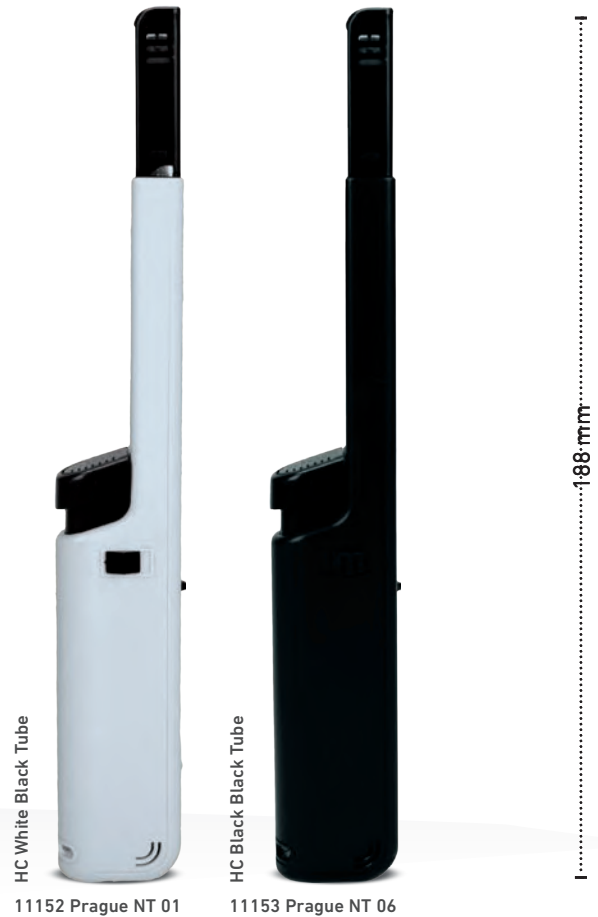

Prague HC

Printable Space: 12 x 40 mm

Box 10 x 50
500