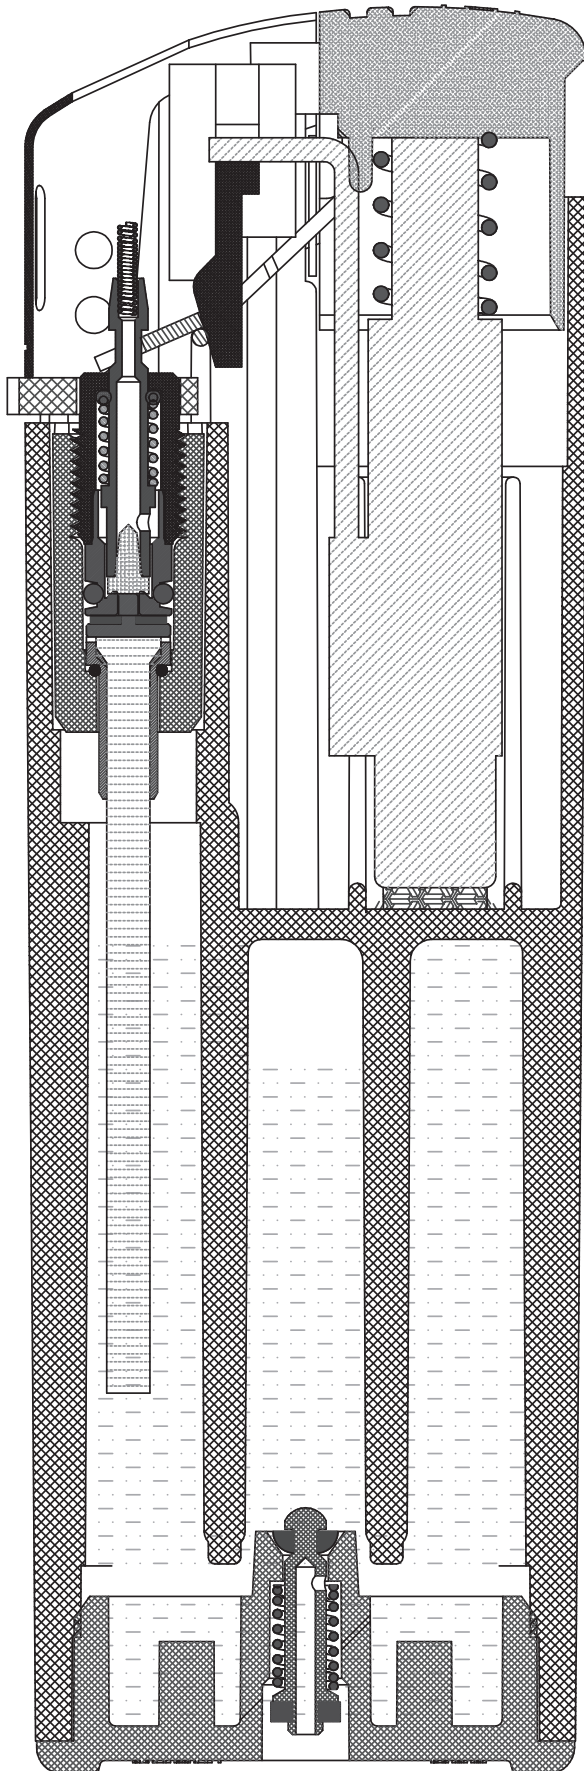

The lighter specialist

TOM® Feuerzeuge

Führend in Qualität und Sicherheit

- TÜV-geprüfte Sicherheit mit GS-Zeichen bei Volumenprodukten*
- ISO 9001 Zertifizierung der Produktionsstätten
- Kindergesichert nach EN 13869
- Produktzertifizierung nach ISO 9994
- Ergonomische Form für optimalen Bedienkomfort
- Einteilige High-Tech-Konstruktion
- Regulierbare Sicherheitsflamme
- Außergewöhnliche Modellvielfalt

TOM® Lighters

Leading in quality and safety

- TÜV safety tested incl. GS-mark on high selling items*
- ISO 9001 certified production facilities
- Child-resistant in compliance with EN 13869
- ISO 9994 certified products
- Ergonomic design and high user friendliness
- Single piece high tech structure
- Adjustable safety flame
- Great variety of products

Briquets TOM®

Qualité et sécurité de pointe

- Avec homologation TÜV / GS (sécurité contrôlée)*
- Les sites de production certifiés ISO 9001
- Sécurité enfants selon EN 13869
- Les produits certifiés ISO 9994
- Forme ergonomique pour le plus grand confort d'utilisation
- Construction monobloc high-tech
- Flamme de sûreté réglable
- Grande diversité de modèles

*